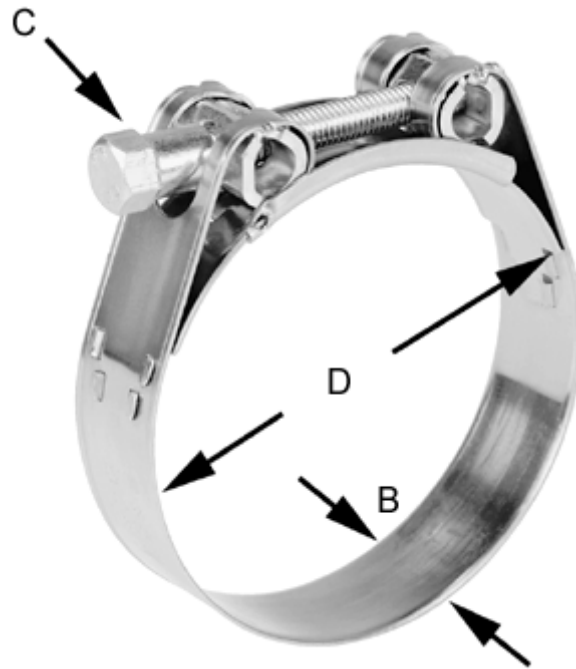

Article number: 025916254126

Description: Heavy Duty Clamp GBS M 126/25 W4 SK STC

Measures

C (screw type) = SK

Diameter D = 121-130

Width B = 25